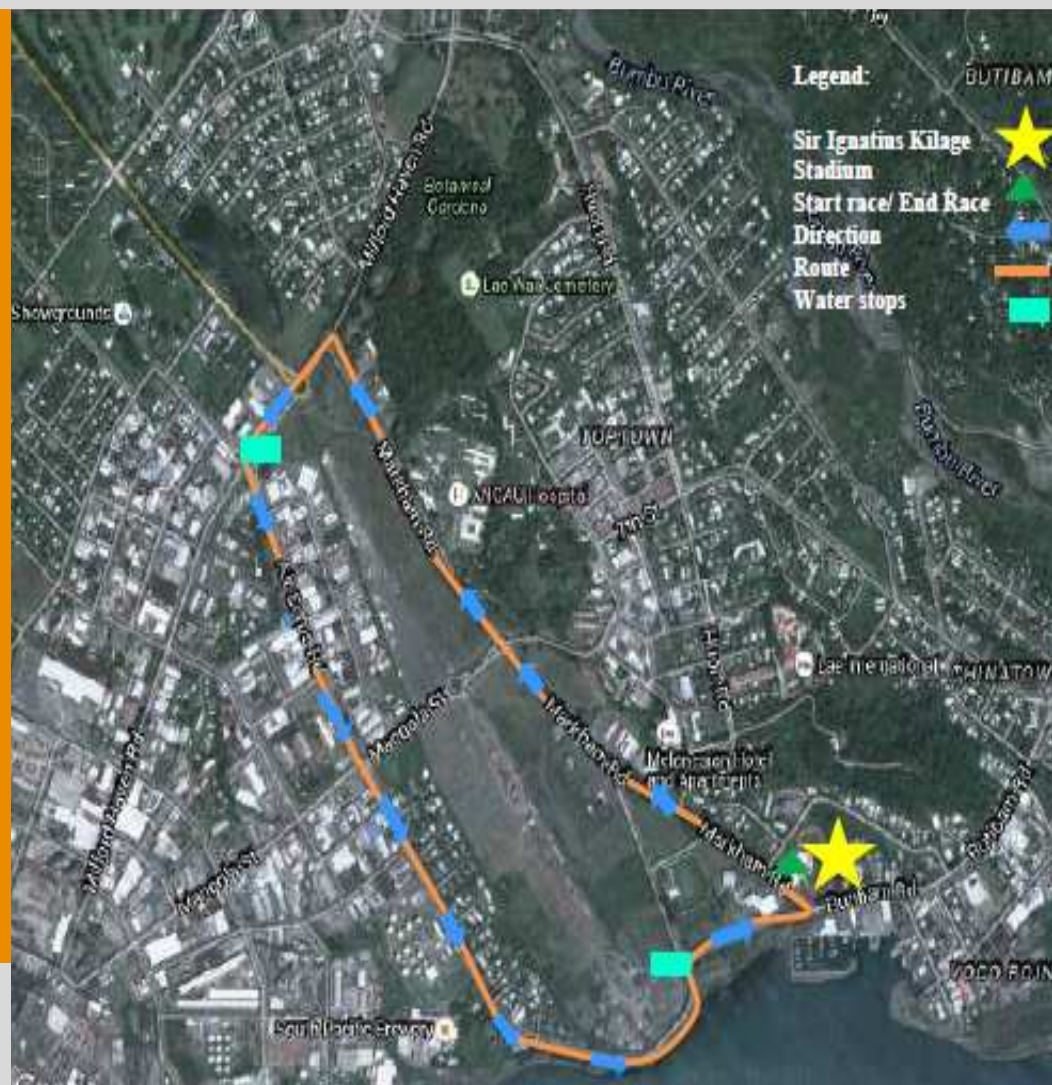

Course – Lae

1. Start at Sir Ignatius Kilage Sports Stadium
2. Head northwest on Markham Rd toward Airways Ave
3. Turn left onto Milford Haven Rd
4. Turn left onto Air Corps Rd
5. Head southeast on Air Corps Rd toward Malekula St and continue onto The Esplanade
6. Head east on The Esplanade toward Butibam Rd and turn right onto Butibam Rd
7. Turn left onto Markham Rd
8. Destination will be on the right
9. Finish at Sir Ignatius Kilage Sports Stadium

Note:

There will be security presence throughout the course as well as first aid facilities