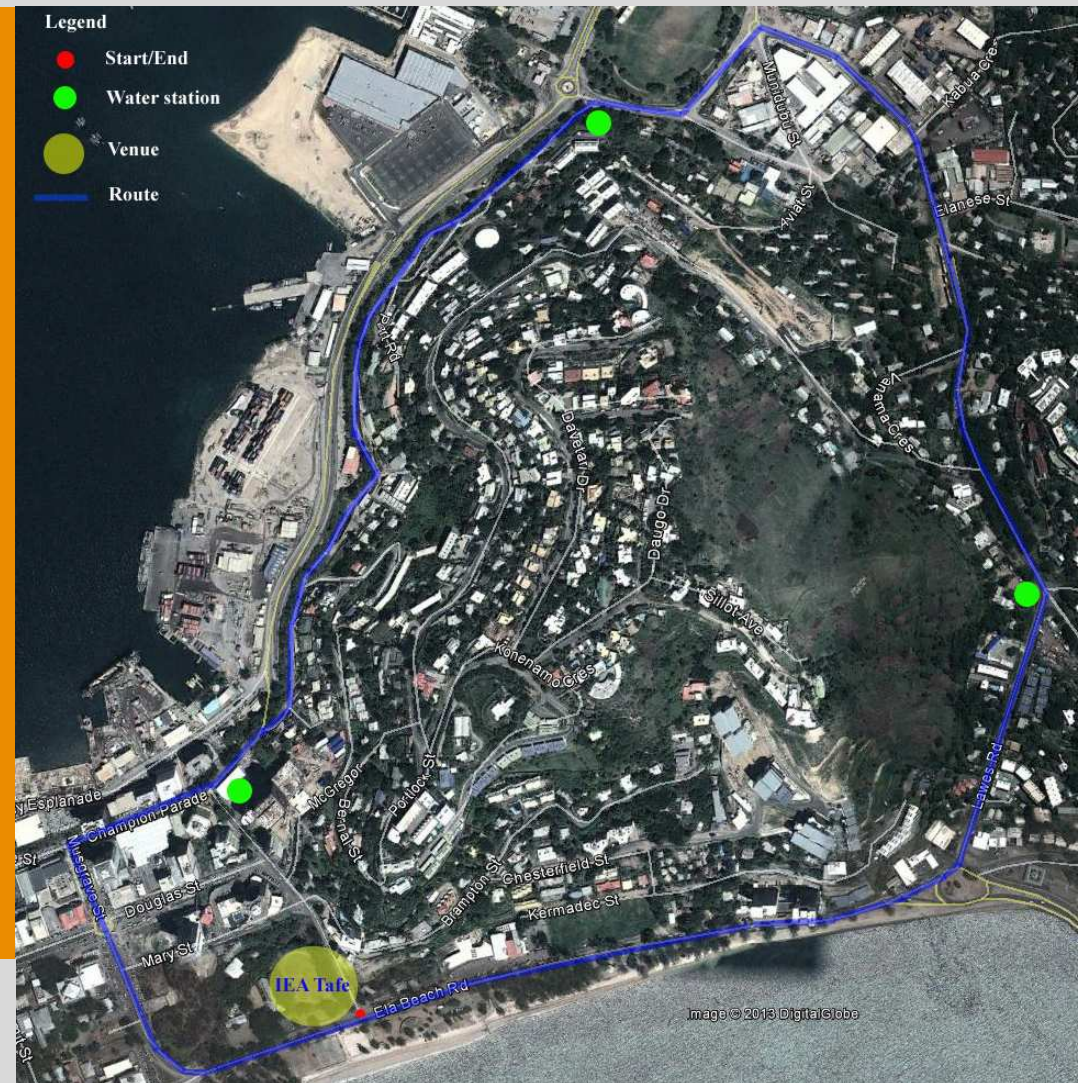

Together we can make a difference

Course – Port Moresby

1. Start at IEA TAFE College Oval
2. East along Ela Beach Road
3. Left onto Lawes Road
4. Left onto Champion Parade (briefly)
5. Left onto Port Road (all the way along)
6. Join at Champion Parade
7. Left at Musgrave Street
8. Left at Ela Beach road
9. Finish at Ela Beach IEA TAFE College Oval

Note:

There will be security presence throughout the course as well as first aid facilities

Course – Lae

1. Start at Sir Ignatius Kilage Sports Stadium
2. Head northwest on Markham Rd toward Airways Ave
3. Turn left onto Milford Haven Rd
4. Turn left onto Air Corps Rd
5. Head southeast on Air Corps Rd toward Malekula St and continue onto The Esplanade
6. Head east on The Esplanade toward Butibam Rd and turn right onto Butibam Rd
7. Turn left onto Markham Rd
8. Destination will be on the right
9. Finish at Sir Ignatius Kilage Sports Stadium