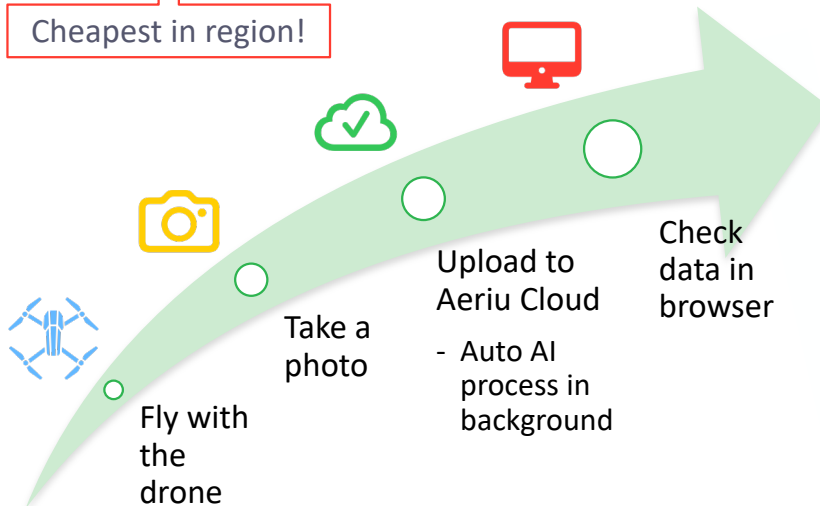

Aeriu.

Save **30-55%** time and cost
4 employees instead of 25
Real time data-based decisions

Aeriu.	Better than competitors:
Contract with dji	Instantly scalable in region
Very simple to learn	Anyone who has a drone can use our SW
1 x 15k USD + 4k USD /mo.	Always up-to-date & flexibility in long term

Cheapest in region!